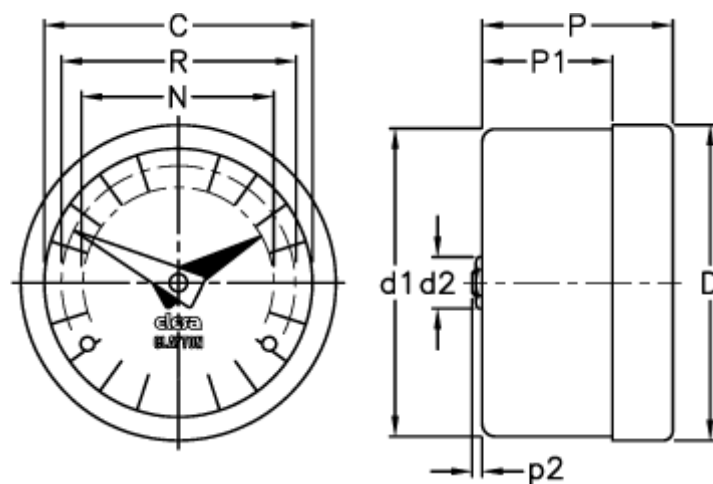

Article number: 2307020251

Description: E+G Gravity indicator
GA01-0072-D

Measures

C = 42

R = 37

D = 49.6

D1 = 48.3

d2 = 8

N = 30

P = 30

P1 = 20.5

p2 = 1.6